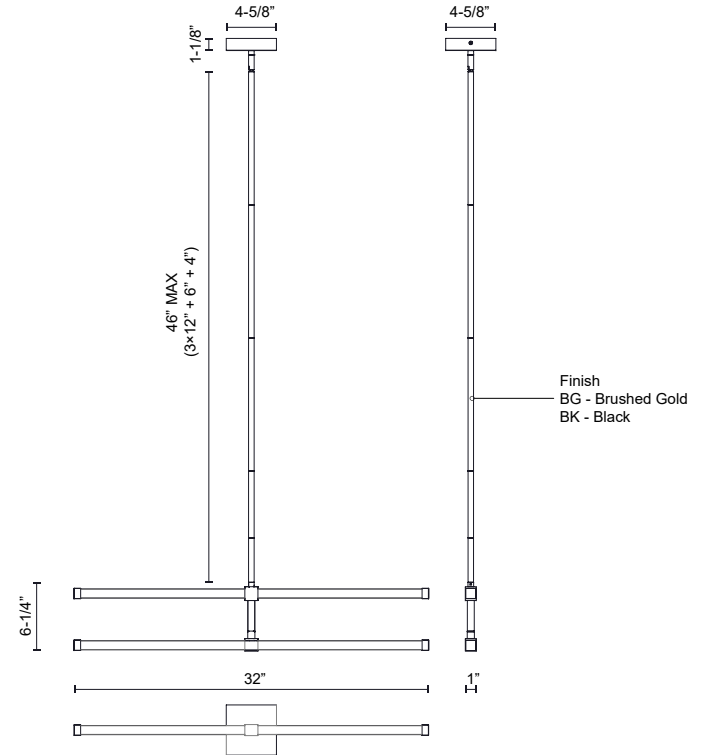

**BLADE
CH23532
CHANDELIERS**

PROJECT

SPECIFICATION DETAILS

* For custom options, consult factory for details.

Fixture Dimensions	L32" x W1" x H6-1/4"
Light Source	LED with DC Driver
Wattage	20W
Total Lumens	1650lm
Delivered Lumens	880lm*
Voltage	120V
Color Temperature	3000K
CRI (Ra)	90CRI
Optional Color Temps	2700K - 5000K Available, Minimum Order Quantities Apply
LED Rated Life	50,000 hours
Dimming	100% - 10%, TRIAC or ELV Dimmer (Not Included)
Diffuser Details	Clear Acrylic Exterior/White Silicone Interior
Adjustable	Yes
Rod Length	46" Max (3x12" + 1x6" + 1x4")
Minimum Hang Height	15"
Ceiling Adaptor	Yes, Up to 45 Degrees
Location	Dry
Compliance	T24-JA8
Warranty	5 Years
Illumination Direction	Up/Down
CEC Title 24 JA8	Yes, JA8-19
Canopy Dimensions	L4-5/8" x W4-5/8" x H1-1/8"

DESCRIPTION

The Blade Collection is as artistic as it is functional. With its linear design and long acrylic ribbed diffusers, the entire Blade family delivers a tremendous depth of light that makes for spectacular lighting in high-traffic areas of the home. With a variety of styles and hanging options available, it's easy to create a unique lighting environment of high caliber.

KUZCO

19054 28TH AVENUE
SURREY - BC V3Z 6M3
CANADA

WWW.KUZCOLIGHTING.COM

COMMENT